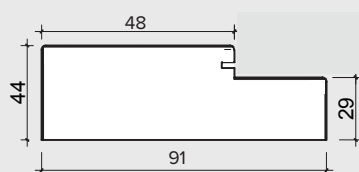

# INSPIRE 2.7M (APPROX 9FT)

4 DOOR, INTERNAL FOLD FLAT DOOR SET WITH THRESHOLD

**FRAME HEAD**

**FRAME JAMBS 1**

**ASTRAGAL**

**THRESHOLD**

# INSPIRE 2.7M ( APPROX 9FT )

4 DOOR, INTERNAL FOLD FLAT DOOR SET  
WITH THRESHOLD

VISIBLE GLASS AREA	3.4M <sup>2</sup>
BRICKWORK OPENING	2700MM X 2037MM ( WxH )
WEIGHT APPROXIMATELY	107KG