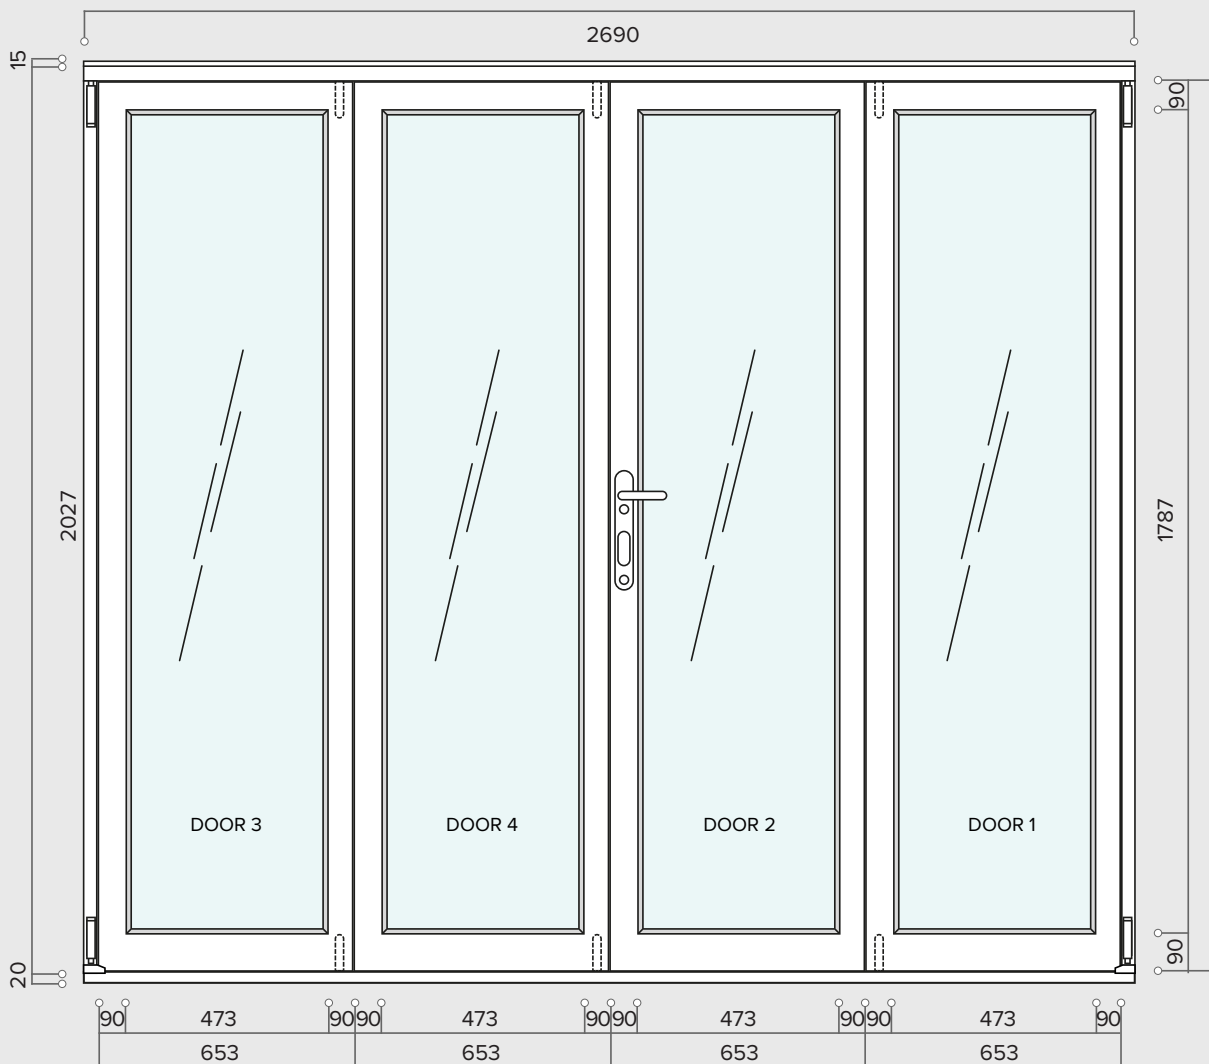

# INSPIRE 2.7M (APPROX 9FT)

4 DOOR, INTERNAL FOLD FLAT DOOR SET WITH THRESHOLD

**FRAME HEAD**

**FRAME JAMBS 1**

**ASTRAGAL**

**THRESHOLD**

# INSPIRE 2.7M ( APPROX 9FT )

4 DOOR, INTERNAL FOLD FLAT DOOR SET  
WITH THRESHOLD

VISIBLE GLASS AREA	3.4M <sup>2</sup>
BRICKWORK OPENING	2700MM X 2037MM ( WxH )
WEIGHT APPROXIMATELY	107KG