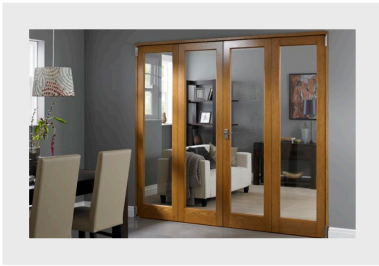

# INSPIRE 2.7M (APPROX 9FT)

4 DOOR, INTERNAL FOLD FLAT DOOR SET WITH THRESHOLD

**FRAME HEAD**

**FRAME JAMBS 1**

**ASTRAGAL**

**THRESHOLD**

# INSPIRE 2.7M ( APPROX 9FT )

4 DOOR, INTERNAL FOLD FLAT DOOR SET  
WITH THRESHOLD

VISIBLE GLASS AREA	3.4M <sup>2</sup>
BRICKWORK OPENING	2700MM X 2037MM ( WxH )
WEIGHT APPROXIMATELY	107KG