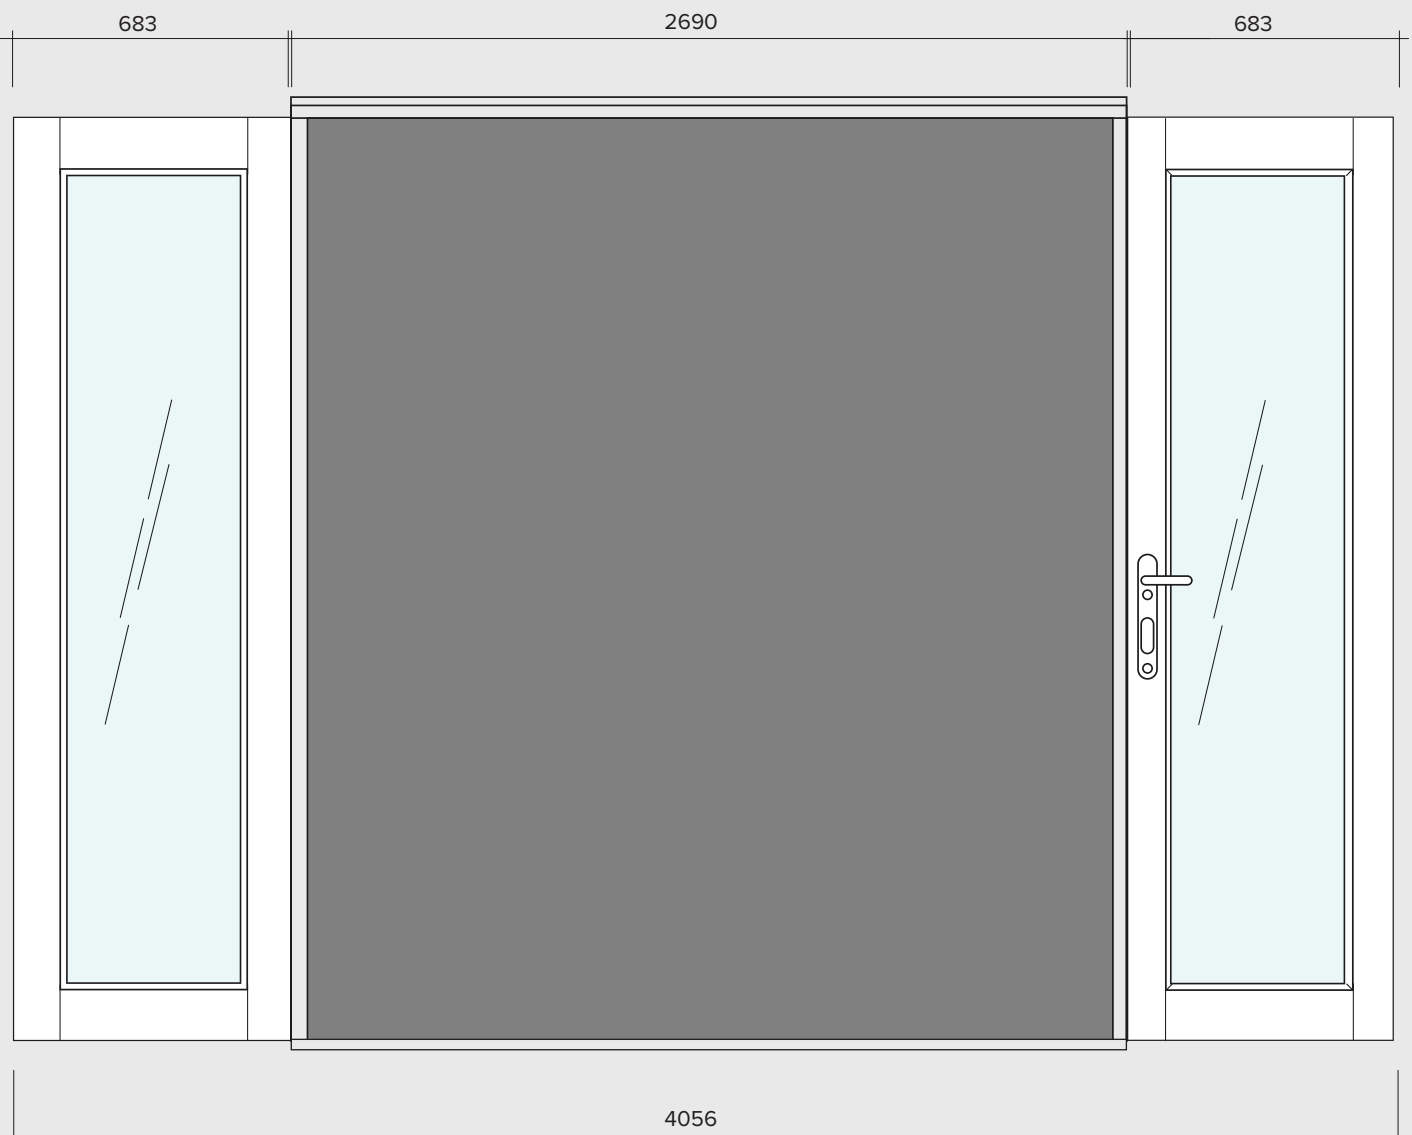

# INSPIRE 2.7M (APPROX 9FT)

4 DOOR, INTERNAL FOLD FLAT DOOR SET WITH THRESHOLD

**FRAME HEAD**

**FRAME JAMBS 1**

**ASTRAGAL**

**THRESHOLD**

# INSPIRE 2.7M ( APPROX 9FT )

4 DOOR, INTERNAL FOLD FLAT DOOR SET  
WITH THRESHOLD

VISIBLE GLASS AREA	3.4M <sup>2</sup>
BRICKWORK OPENING	2700MM X 2037MM ( WxH )
WEIGHT APPROXIMATELY	107KG