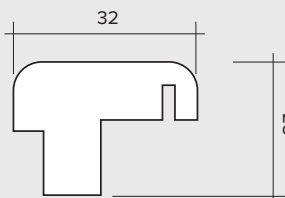

# INSPIRE 2.7M (APPROX 9FT)

4 DOOR, INTERNAL FOLD FLAT DOOR SET WITH THRESHOLD

**FRAME HEAD**

**FRAME JAMBS 1**

**ASTRAGAL**

**THRESHOLD**

# INSPIRE 2.7M ( APPROX 9FT )

4 DOOR, INTERNAL FOLD FLAT DOOR SET  
WITH THRESHOLD

VISIBLE GLASS AREA	3.4M <sup>2</sup>
BRICKWORK OPENING	2700MM X 2037MM ( WxH )
WEIGHT APPROXIMATELY	107KG