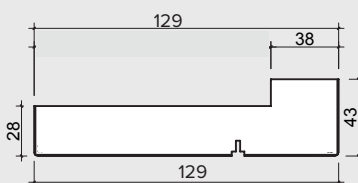

# INSPIRE 2.7M (APPROX 9FT)

4 DOOR, INTERNAL FOLD FLAT DOOR SET WITH THRESHOLD

**FRAME HEAD**

**FRAME JAMBS 1**

**ASTRAGAL**

**THRESHOLD**

# INSPIRE 2.7M ( APPROX 9FT )

4 DOOR, INTERNAL FOLD FLAT DOOR SET  
WITH THRESHOLD

VISIBLE GLASS AREA	3.4M <sup>2</sup>
BRICKWORK OPENING	2700MM X 2037MM ( WxH )
WEIGHT APPROXIMATELY	107KG