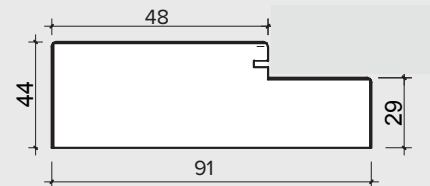

INSPIRE 1.8M (APPROX 6FT)

3 DOOR, INTERNAL FOLD FLAT DOOR SET
WITH THRESHOLD

FRAME HEAD

FRAME JAMBS 1

ASTRAGAL

THRESHOLD

INSPIRE 1.8M (APPROX 6FT)

3 DOOR, INTERNAL FOLD FLAT DOOR SET
WITH THRESHOLD

VISIBLE GLASS AREA	2.1M ²
BRICKWORK OPENING	1800MM X 2037MM (WxH)
WEIGHT APPROXIMATELY	79.5KG