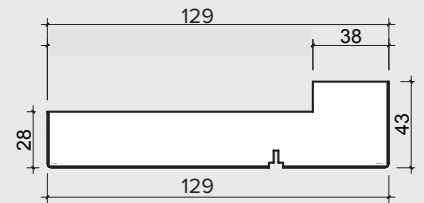

INSPIRE 1.8M (APPROX 6FT)

3 DOOR, INTERNAL FOLD FLAT DOOR SET
WITH THRESHOLD

FRAME HEAD

FRAME JAMBS 1

ASTRAGAL

THRESHOLD

INSPIRE 1.8M (APPROX 6FT)

3 DOOR, INTERNAL FOLD FLAT DOOR SET
WITH THRESHOLD

VISIBLE GLASS AREA	2.1M ²
BRICKWORK OPENING	1800MM X 2037MM (WxH)
WEIGHT APPROXIMATELY	79.5KG