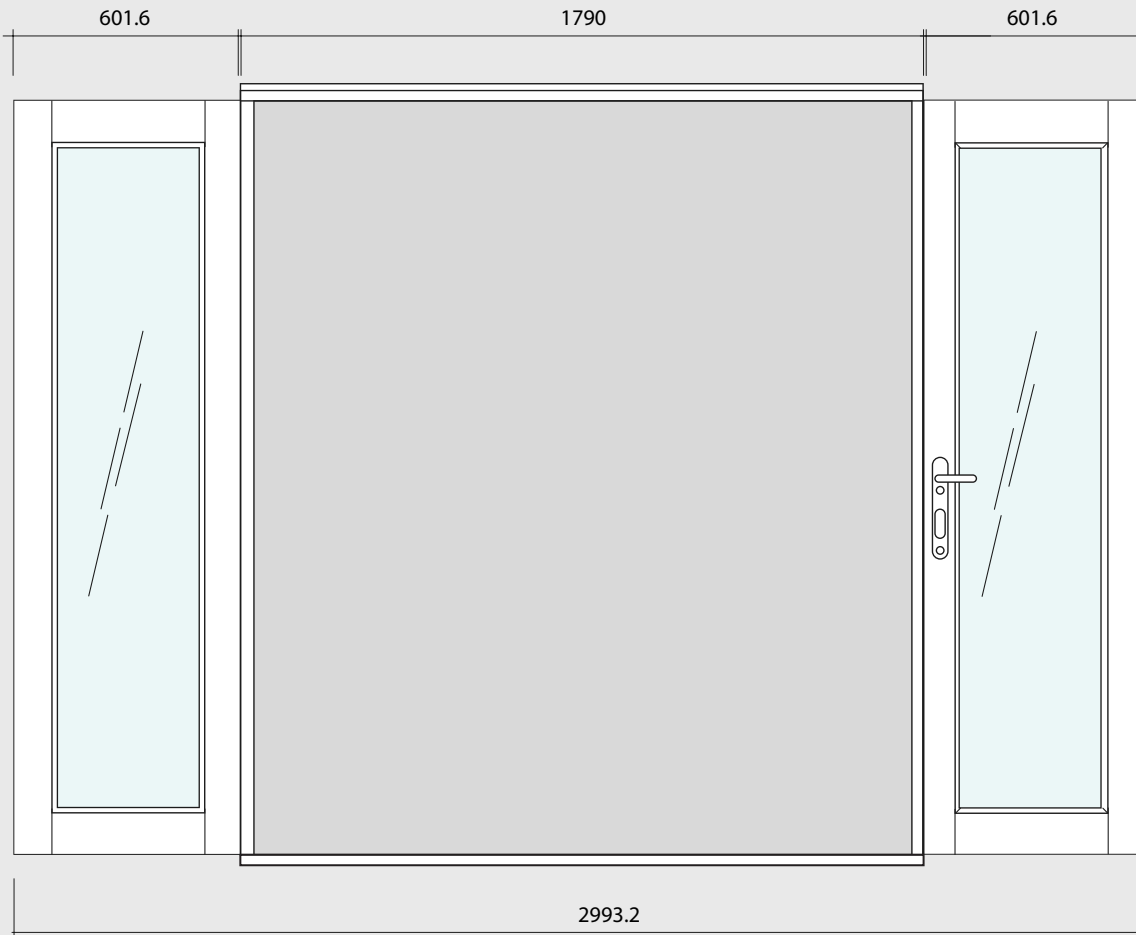

INSPIRE 1.8M (APPROX 6FT)

3 DOOR, INTERNAL FOLD FLAT DOOR SET
WITH THRESHOLD

FRAME HEAD

FRAME JAMBS 1

ASTRAGAL

THRESHOLD

INSPIRE 1.8M (APPROX 6FT)

3 DOOR, INTERNAL FOLD FLAT DOOR SET
WITH THRESHOLD

VISIBLE GLASS AREA	2.1M ²
BRICKWORK OPENING	1800MM X 2037MM (WxH)
WEIGHT APPROXIMATELY	79.5KG