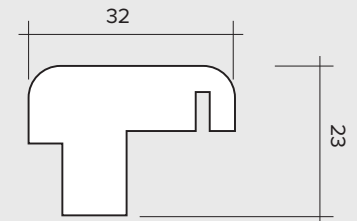

INSPIRE 1.8M (APPROX 6FT)

3 DOOR, INTERNAL FOLD FLAT DOOR SET
WITH THRESHOLD

FRAME HEAD

FRAME JAMBS 1

ASTRAGAL

THRESHOLD

INSPIRE 1.8M (APPROX 6FT)

3 DOOR, INTERNAL FOLD FLAT DOOR SET
WITH THRESHOLD

VISIBLE GLASS AREA	2.1M ²
BRICKWORK OPENING	1800MM X 2037MM (WxH)
WEIGHT APPROXIMATELY	79.5KG