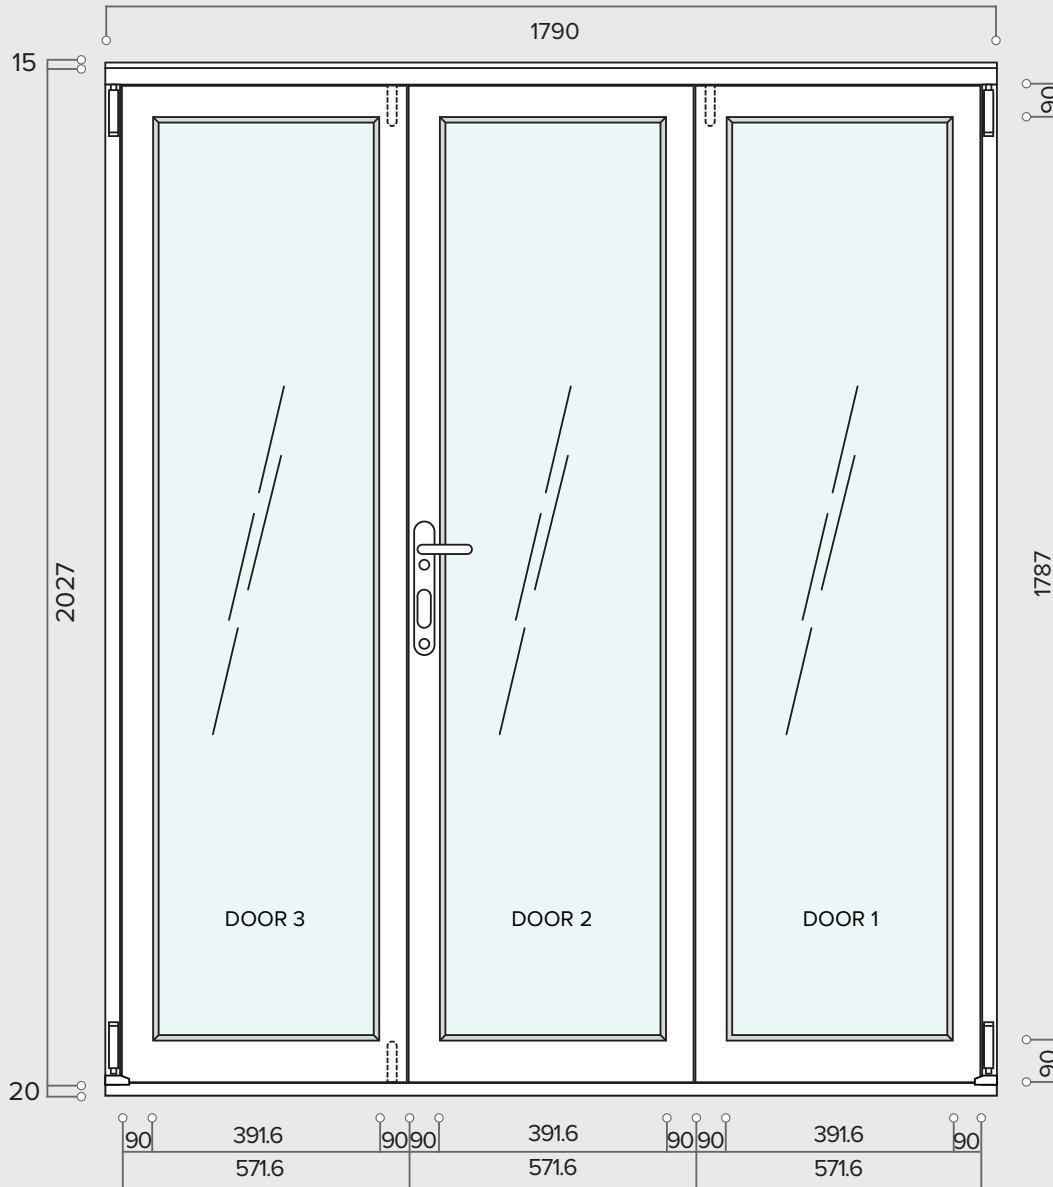

INSPIRE 1.8M (APPROX 6FT)

3 DOOR, INTERNAL FOLD FLAT DOOR SET
WITH THRESHOLD

FRAME HEAD

FRAME JAMBS 1

ASTRAGAL

THRESHOLD

INSPIRE 1.8M (APPROX 6FT)

3 DOOR, INTERNAL FOLD FLAT DOOR SET
WITH THRESHOLD

VISIBLE GLASS AREA	2.1M ²
BRICKWORK OPENING	1800MM X 2037MM (WxH)
WEIGHT APPROXIMATELY	79.5KG