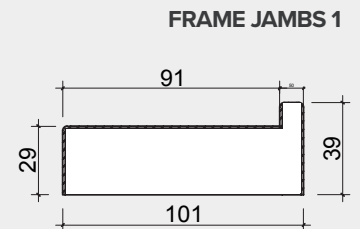

INSPIRE 1.2M (APPROX 4FT)

2 DOOR, INTERNAL FOLD FLAT DOOR SET
WITH THRESHOLD

INSPIRE 1.2M (APPROX 4FT)

2 DOOR, INTERNAL FOLD FLAT DOOR SET
WITH THRESHOLD

VISIBLE GLASS AREA	1.35M ²
BRICKWORK OPENING	1200MM X 2037MM (WxH)
WEIGHT APPROXIMATELY	53.5KG