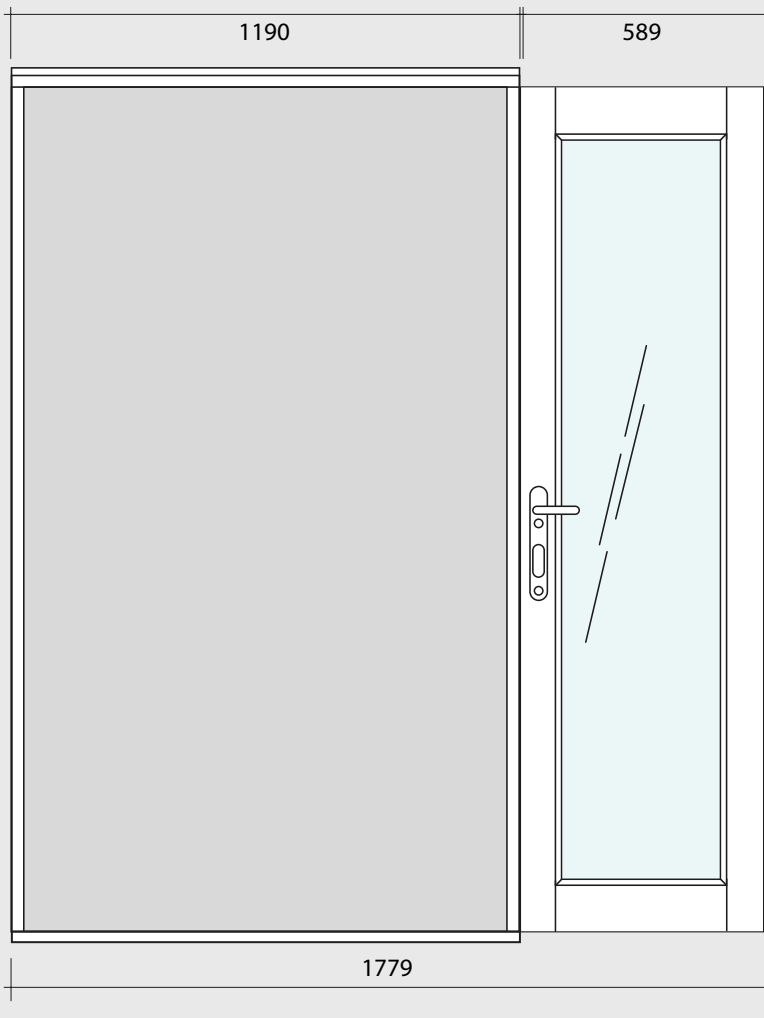

INSPIRE 1.2M (APPROX 4FT)

2 DOOR, INTERNAL FOLD FLAT DOOR SET
WITH THRESHOLD

INSPIRE 1.2M (APPROX 4FT)

2 DOOR, INTERNAL FOLD FLAT DOOR SET
WITH THRESHOLD

VISIBLE GLASS AREA	1.35M ²
BRICKWORK OPENING	1200MM X 2037MM (WxH)
WEIGHT APPROXIMATELY	53.5KG