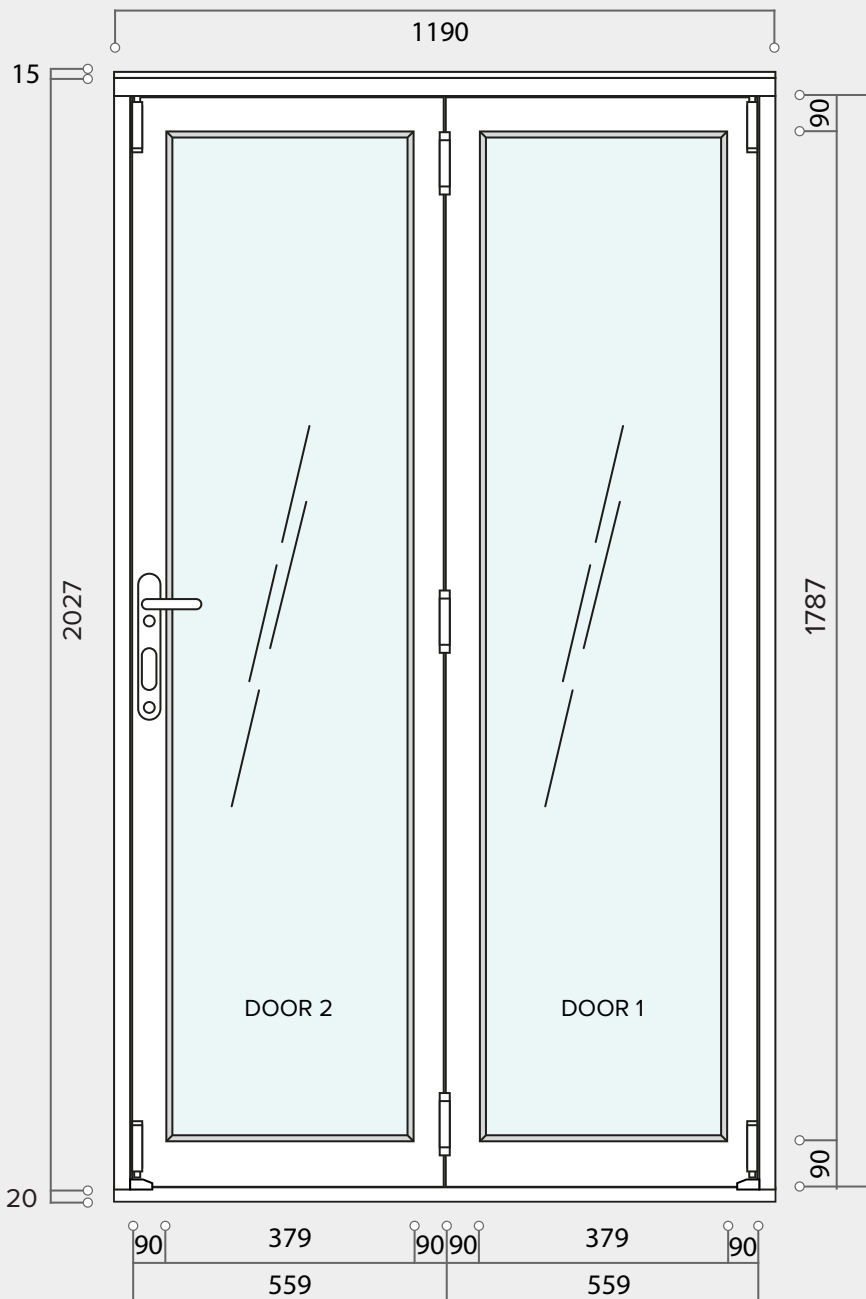

INSPIRE 1.2M (APPROX 4FT)

2 DOOR, INTERNAL FOLD FLAT DOOR SET
WITH THRESHOLD

INSPIRE 1.2M (APPROX 4FT)

2 DOOR, INTERNAL FOLD FLAT DOOR SET
WITH THRESHOLD

VISIBLE GLASS AREA	1.35M ²
BRICKWORK OPENING	1200MM X 2037MM (WxH)
WEIGHT APPROXIMATELY	53.5KG