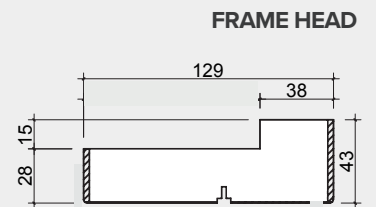

INSPIRE 1.2M (APPROX 4FT)

2 DOOR, INTERNAL FOLD FLAT DOOR SET
WITH THRESHOLD

INSPIRE 1.2M (APPROX 4FT)

2 DOOR, INTERNAL FOLD FLAT DOOR SET
WITH THRESHOLD

VISIBLE GLASS AREA	1.35M ²
BRICKWORK OPENING	1200MM X 2037MM (WxH)
WEIGHT APPROXIMATELY	53.5KG