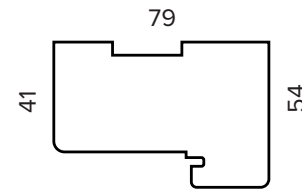

ULTIMATE EXTERNAL DOOR SINGLE 457MM SIDE LIGHT

HARDWOOD EXTERNAL DOOR AND SIDE LIGHT
(ALSO AVAILABLE IN OAK)

Outside View

FRAME HEAD & JAMB

MULLION

FRAME CILL

DOOR DIMENSIONS	OUTER FRAME DIMENSIONS	RECOMMENDED BRICKWORK OPENING
838MM X 1981MM	1430MM X 2079MM	1440MM X 2089MM
OPENING DIRECTION		INWARDS ONLY
WEIGHT APPROXIMATELY		95KG
DOOR THICKNESS		44MM

ULTIMATE EXTERNAL DOOR SINGLE 610MM SIDE LIGHT

HARDWOOD EXTERNAL DOOR AND SIDE LIGHT
(ALSO AVAILABLE IN OAK)

Outside View

FRAME HEAD & JAMB

MULLION

FRAME CILL

DOOR DIMENSIONS	OUTER FRAME DIMENSIONS	RECOMMENDED BRICKWORK OPENING
838MM X 1981MM	1583MM X 2079MM	1593MM X 2089MM
OPENING DIRECTION		INWARDS ONLY
WEIGHT APPROXIMATELY		98KG
DOOR THICKNESS		44MM