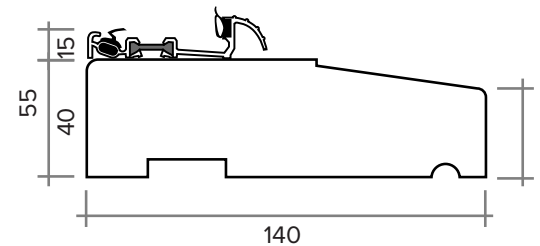

ULTIMATE EXTERNAL DOOR SINGLE 457MM SIDE LIGHT

HARDWOOD EXTERNAL DOOR AND SIDE LIGHT
(ALSO AVAILABLE IN OAK)

Outside View

FRAME HEAD & JAMB

MULLION

FRAME CILL

DOOR DIMENSIONS	OUTER FRAME DIMENSIONS	RECOMMENDED BRICKWORK OPENING
838MM X 1981MM	1430MM X 2079MM	1440MM X 2089MM
OPENING DIRECTION		INWARDS ONLY
WEIGHT APPROXIMATELY		95KG
DOOR THICKNESS		44MM

ULTIMATE EXTERNAL DOOR SINGLE 610MM SIDE LIGHT

HARDWOOD EXTERNAL DOOR AND SIDE LIGHT
(ALSO AVAILABLE IN OAK)

Outside View

FRAME HEAD & JAMB

MULLION

FRAME CILL

DOOR DIMENSIONS	OUTER FRAME DIMENSIONS	RECOMMENDED BRICKWORK OPENING
838MM X 1981MM	1583MM X 2079MM	1593MM X 2089MM
OPENING DIRECTION		INWARDS ONLY
WEIGHT APPROXIMATELY		98KG
DOOR THICKNESS		44MM