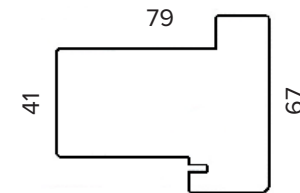

ULTIMATE EXTERNAL DOOR SINGLE 457MM SIDE LIGHT

HARDWOOD EXTERNAL DOOR AND SIDE LIGHT
(ALSO AVAILABLE IN OAK)

Outside View

FRAME HEAD & JAMB

MULLION

FRAME CILL

DOOR DIMENSIONS	OUTER FRAME DIMENSIONS	RECOMMENDED BRICKWORK OPENING
838MM X 1981MM	1430MM X 2079MM	1440MM X 2089MM
OPENING DIRECTION		INWARDS ONLY
WEIGHT APPROXIMATELY		95KG
DOOR THICKNESS		44MM

ULTIMATE EXTERNAL DOOR SINGLE 610MM SIDE LIGHT

HARDWOOD EXTERNAL DOOR AND SIDE LIGHT
(ALSO AVAILABLE IN OAK)

Outside View

FRAME HEAD & JAMB

MULLION

FRAME CILL

DOOR DIMENSIONS	OUTER FRAME DIMENSIONS	RECOMMENDED BRICKWORK OPENING
838MM X 1981MM	1583MM X 2079MM	1593MM X 2089MM
OPENING DIRECTION		INWARDS ONLY
WEIGHT APPROXIMATELY		98KG
DOOR THICKNESS		44MM