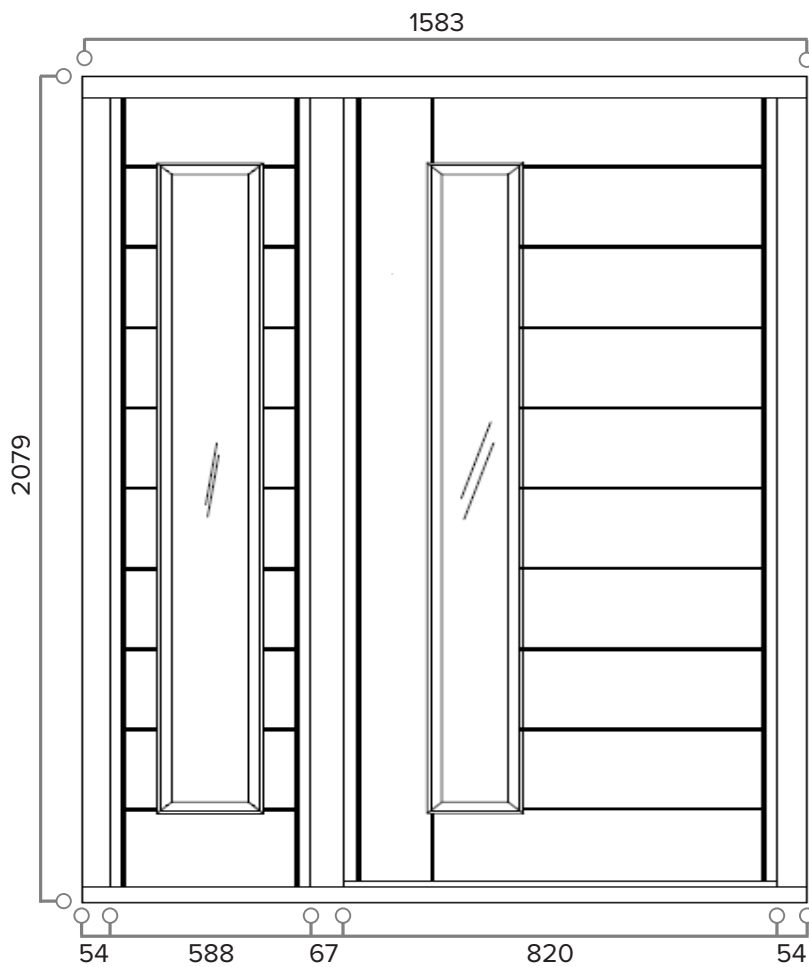

ULTIMATE EXTERNAL DOOR SINGLE 457MM SIDE LIGHT

HARDWOOD EXTERNAL DOOR AND SIDE LIGHT
(ALSO AVAILABLE IN OAK)

Outside View

FRAME HEAD & JAMB

MULLION

FRAME CILL

DOOR DIMENSIONS	OUTER FRAME DIMENSIONS	RECOMMENDED BRICKWORK OPENING
838MM X 1981MM	1430MM X 2079MM	1440MM X 2089MM
OPENING DIRECTION		INWARDS ONLY
WEIGHT APPROXIMATELY		95KG
DOOR THICKNESS		44MM

ULTIMATE EXTERNAL DOOR SINGLE 610MM SIDE LIGHT

HARDWOOD EXTERNAL DOOR AND SIDE LIGHT
(ALSO AVAILABLE IN OAK)

Outside View

FRAME HEAD & JAMB

MULLION

FRAME CILL

DOOR DIMENSIONS	OUTER FRAME DIMENSIONS	RECOMMENDED BRICKWORK OPENING
838MM X 1981MM	1583MM X 2079MM	1593MM X 2089MM
OPENING DIRECTION		INWARDS ONLY
WEIGHT APPROXIMATELY		98KG
DOOR THICKNESS		44MM