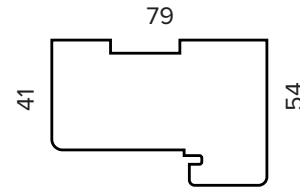

ULTIMATE EXTERNAL DOOR SINGLE 457MM SIDE LIGHT

HARDWOOD EXTERNAL DOOR AND SIDE LIGHT
(ALSO AVAILABLE IN OAK)

Outside View

FRAME HEAD & JAMB

MULLION

FRAME CILL

DOOR DIMENSIONS	OUTER FRAME DIMENSIONS	RECOMMENDED BRICKWORK OPENING
838MM X 1981MM	1430MM X 2079MM	1440MM X 2089MM
OPENING DIRECTION		INWARDS ONLY
WEIGHT APPROXIMATELY		95KG
DOOR THICKNESS		44MM

ULTIMATE EXTERNAL DOOR SINGLE 610MM SIDE LIGHT

HARDWOOD EXTERNAL DOOR AND SIDE LIGHT
(ALSO AVAILABLE IN OAK)

Outside View

FRAME HEAD & JAMB

MULLION

FRAME CILL

DOOR DIMENSIONS	OUTER FRAME DIMENSIONS	RECOMMENDED BRICKWORK OPENING
838MM X 1981MM	1583MM X 2079MM	1593MM X 2089MM
OPENING DIRECTION		INWARDS ONLY
WEIGHT APPROXIMATELY		98KG
DOOR THICKNESS		44MM