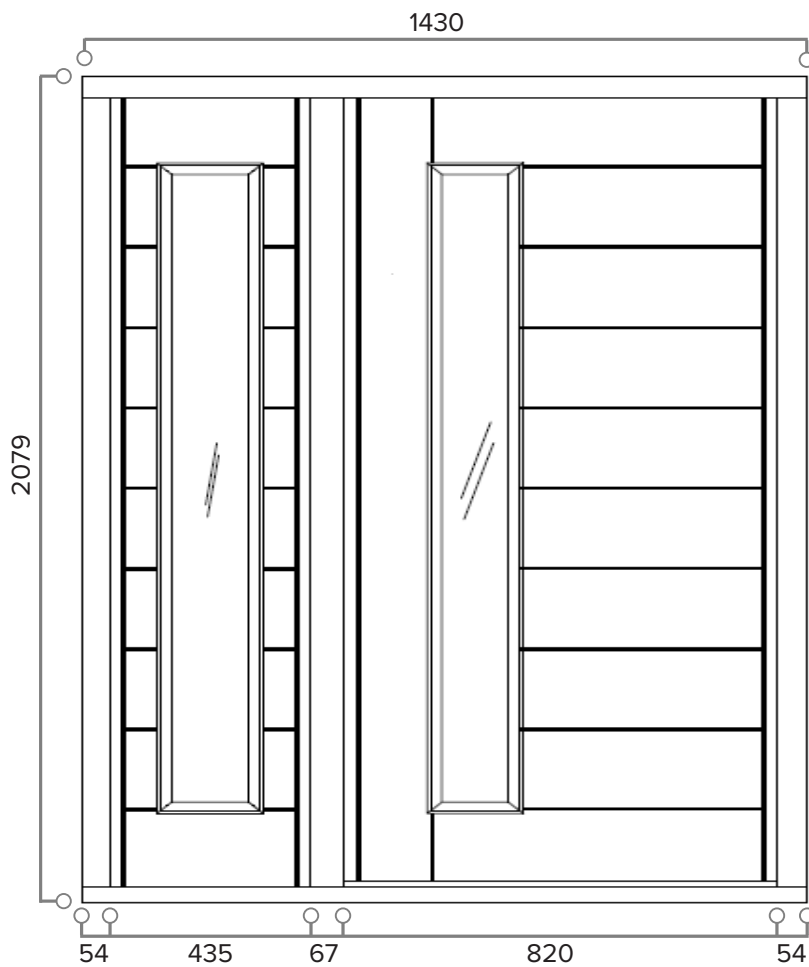

ULTIMATE EXTERNAL DOOR SINGLE 457MM SIDE LIGHT

HARDWOOD EXTERNAL DOOR AND SIDE LIGHT
(ALSO AVAILABLE IN OAK)

Outside View

FRAME HEAD & JAMB

MULLION

FRAME CILL

DOOR DIMENSIONS	OUTER FRAME DIMENSIONS	RECOMMENDED BRICKWORK OPENING
838MM X 1981MM	1430MM X 2079MM	1440MM X 2089MM
OPENING DIRECTION		INWARDS ONLY
WEIGHT APPROXIMATELY		95KG
DOOR THICKNESS		44MM

ULTIMATE EXTERNAL DOOR SINGLE 610MM SIDE LIGHT

HARDWOOD EXTERNAL DOOR AND SIDE LIGHT
(ALSO AVAILABLE IN OAK)

Outside View

FRAME HEAD & JAMB

MULLION

FRAME CILL

DOOR DIMENSIONS	OUTER FRAME DIMENSIONS	RECOMMENDED BRICKWORK OPENING
838MM X 1981MM	1583MM X 2079MM	1593MM X 2089MM
OPENING DIRECTION		INWARDS ONLY
WEIGHT APPROXIMATELY		98KG
DOOR THICKNESS		44MM