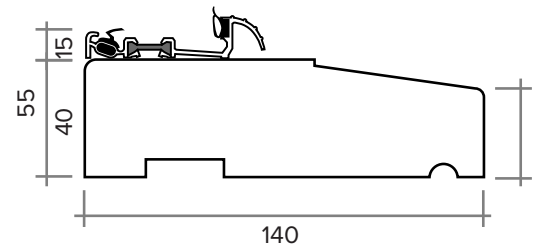

ULTIMATE EXTERNAL DOOR SINGLE 457MM SIDE LIGHT

HARDWOOD EXTERNAL DOOR AND SIDE LIGHT
(ALSO AVAILABLE IN OAK)

Outside View

FRAME HEAD & JAMB

MULLION

FRAME CILL

DOOR DIMENSIONS	OUTER FRAME DIMENSIONS	RECOMMENDED BRICKWORK OPENING
838MM X 1981MM	1430MM X 2079MM	1440MM X 2089MM
OPENING DIRECTION		INWARDS ONLY
WEIGHT APPROXIMATELY		95KG
DOOR THICKNESS		44MM

ULTIMATE EXTERNAL DOOR SINGLE 610MM SIDE LIGHT

HARDWOOD EXTERNAL DOOR AND SIDE LIGHT
(ALSO AVAILABLE IN OAK)

Outside View

FRAME HEAD & JAMB

MULLION

FRAME CILL

DOOR DIMENSIONS	OUTER FRAME DIMENSIONS	RECOMMENDED BRICKWORK OPENING
838MM X 1981MM	1583MM X 2079MM	1593MM X 2089MM
OPENING DIRECTION		INWARDS ONLY
WEIGHT APPROXIMATELY		98KG
DOOR THICKNESS		44MM