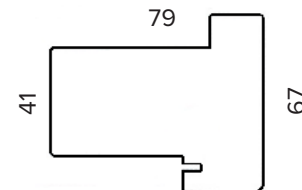

ULTIMATE EXTERNAL DOOR SINGLE 457MM SIDE LIGHT

HARDWOOD EXTERNAL DOOR AND SIDE LIGHT
(ALSO AVAILABLE IN OAK)

Outside View

FRAME HEAD & JAMB

MULLION

FRAME CILL

DOOR DIMENSIONS	OUTER FRAME DIMENSIONS	RECOMMENDED BRICKWORK OPENING
838MM X 1981MM	1430MM X 2079MM	1440MM X 2089MM
OPENING DIRECTION		INWARDS ONLY
WEIGHT APPROXIMATELY		95KG
DOOR THICKNESS		44MM

ULTIMATE EXTERNAL DOOR SINGLE 610MM SIDE LIGHT

HARDWOOD EXTERNAL DOOR AND SIDE LIGHT
(ALSO AVAILABLE IN OAK)

Outside View

FRAME HEAD & JAMB

MULLION

FRAME CILL

DOOR DIMENSIONS	OUTER FRAME DIMENSIONS	RECOMMENDED BRICKWORK OPENING
838MM X 1981MM	1583MM X 2079MM	1593MM X 2089MM
OPENING DIRECTION		INWARDS ONLY
WEIGHT APPROXIMATELY		98KG
DOOR THICKNESS		44MM