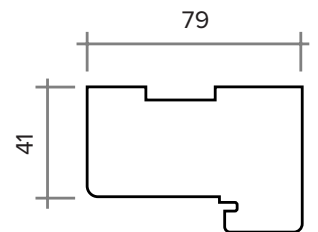

MALMO ULTIMATE EXTERNAL DOOR

DOUBLE GLAZED, HARDWOOD EXTERNAL DOOR IN GREY
(ALSO AVAILABLE IN OAK)

WEIGHT APPROXIMATELY

46KG

DOOR THICKNESS

44MM

MALMO ULTIMATE EXTERNAL DOOR AND FRAME

DOUBLE GLAZED, HARDWOOD EXTERNAL DOOR & FRAME IN GREY
(ALSO AVAILABLE IN OAK)

FRAME HEAD & JAMB

FRAME CILL

DOOR DIMENSIONS	DOOR & FRAME DIMENSIONS	RECOMMENDED BRICKWORK OPENING
762MM X 1981MM	852MM X 2079MM	862MM X 2089MM
838MM X 1981MM	928MM X 2079MM	938MM X 2089MM
813MM X 2032MM	903MM X 2130MM	913MM X 2140MM
UVALUE (WHEN USED WITH MATCHING FRAME)		1.6W/M2K
OPENING DIRECTION		INWARDS ONLY