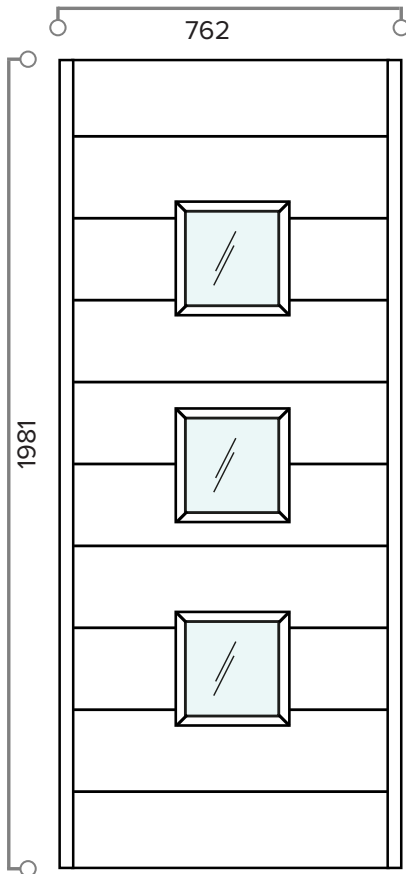

MALMO ULTIMATE EXTERNAL DOOR

DOUBLE GLAZED, HARDWOOD EXTERNAL DOOR IN GREY
(ALSO AVAILABLE IN OAK)

WEIGHT APPROXIMATELY

46KG

DOOR THICKNESS

44MM

MALMO ULTIMATE EXTERNAL DOOR AND FRAME

DOUBLE GLAZED, HARDWOOD EXTERNAL DOOR & FRAME IN GREY
(ALSO AVAILABLE IN OAK)

FRAME HEAD & JAMB

FRAME CILL

DOOR DIMENSIONS	DOOR & FRAME DIMENSIONS	RECOMMENDED BRICKWORK OPENING
762MM X 1981MM	852MM X 2079MM	862MM X 2089MM
838MM X 1981MM	928MM X 2079MM	938MM X 2089MM
813MM X 2032MM	903MM X 2130MM	913MM X 2140MM
UVALUE (WHEN USED WITH MATCHING FRAME)		1.6W/M2K
OPENING DIRECTION		INWARDS ONLY