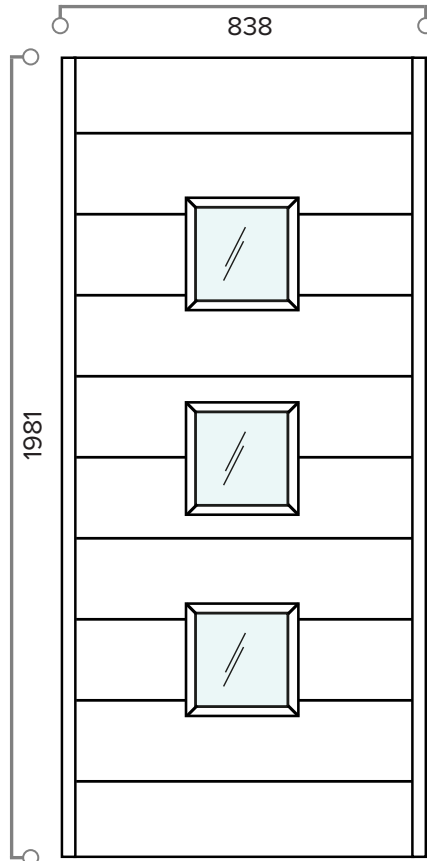

MALMO ULTIMATE EXTERNAL DOOR

DOUBLE GLAZED, HARDWOOD EXTERNAL DOOR IN GREY
(ALSO AVAILABLE IN OAK)

WEIGHT APPROXIMATELY

46KG

DOOR THICKNESS

44MM

MALMO ULTIMATE EXTERNAL DOOR AND FRAME

DOUBLE GLAZED, HARDWOOD EXTERNAL DOOR & FRAME IN GREY
(ALSO AVAILABLE IN OAK)

FRAME HEAD & JAMB

FRAME CILL

DOOR DIMENSIONS	DOOR & FRAME DIMENSIONS	RECOMMENDED BRICKWORK OPENING
762MM X 1981MM	852MM X 2079MM	862MM X 2089MM
838MM X 1981MM	928MM X 2079MM	938MM X 2089MM
813MM X 2032MM	903MM X 2130MM	913MM X 2140MM
UVALUE (WHEN USED WITH MATCHING FRAME)		1.6W/M2K
OPENING DIRECTION		INWARDS ONLY