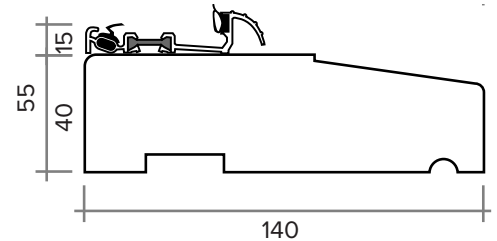

MALMO ULTIMATE EXTERNAL DOOR

DOUBLE GLAZED, HARDWOOD EXTERNAL DOOR IN GREY
(ALSO AVAILABLE IN OAK)

WEIGHT APPROXIMATELY

46KG

DOOR THICKNESS

44MM

MALMO ULTIMATE EXTERNAL DOOR AND FRAME

DOUBLE GLAZED, HARDWOOD EXTERNAL DOOR & FRAME IN GREY
(ALSO AVAILABLE IN OAK)

FRAME HEAD & JAMB

FRAME CILL

DOOR DIMENSIONS	DOOR & FRAME DIMENSIONS	RECOMMENDED BRICKWORK OPENING
762MM X 1981MM	852MM X 2079MM	862MM X 2089MM
838MM X 1981MM	928MM X 2079MM	938MM X 2089MM
813MM X 2032MM	903MM X 2130MM	913MM X 2140MM
UVALUE (WHEN USED WITH MATCHING FRAME)		1.6W/M2K
OPENING DIRECTION		INWARDS ONLY