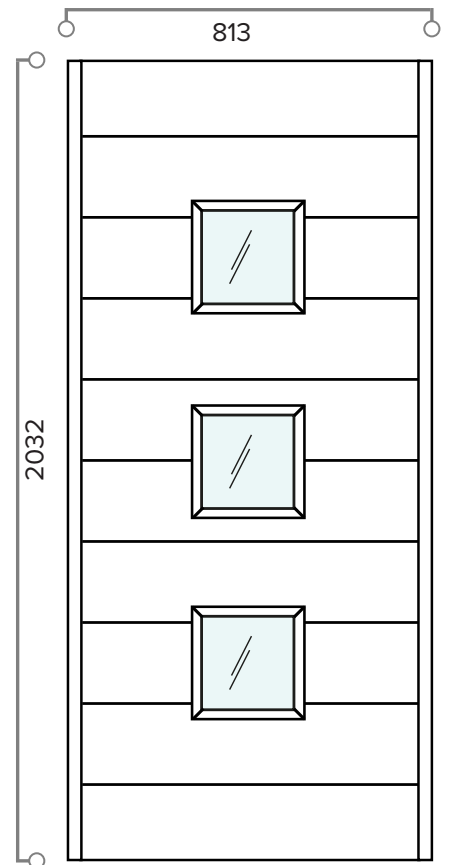

MALMO ULTIMATE EXTERNAL DOOR

DOUBLE GLAZED, HARDWOOD EXTERNAL DOOR IN GREY
(ALSO AVAILABLE IN OAK)

WEIGHT APPROXIMATELY

46KG

DOOR THICKNESS

44MM

MALMO ULTIMATE EXTERNAL DOOR AND FRAME

DOUBLE GLAZED, HARDWOOD EXTERNAL DOOR & FRAME IN GREY
(ALSO AVAILABLE IN OAK)

FRAME HEAD & JAMB

FRAME CILL

DOOR DIMENSIONS	DOOR & FRAME DIMENSIONS	RECOMMENDED BRICKWORK OPENING
762MM X 1981MM	852MM X 2079MM	862MM X 2089MM
838MM X 1981MM	928MM X 2079MM	938MM X 2089MM
813MM X 2032MM	903MM X 2130MM	913MM X 2140MM
UVALUE (WHEN USED WITH MATCHING FRAME)		1.6W/M2K
OPENING DIRECTION		INWARDS ONLY