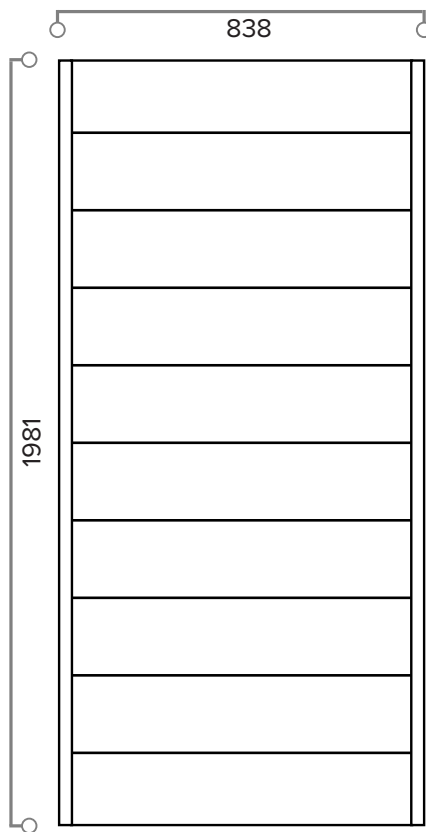

OSLO ULTIMATE EXTERNAL DOOR

HARDWOOD EXTERNAL DOOR IN GREY
(ALSO AVAILABLE IN OAK)

WEIGHT APPROXIMATELY	47KG
DOOR THICKNESS	44MM

OSLO ULTIMATE EXTERNAL DOOR AND FRAME

HARDWOOD EXTERNAL DOOR & FRAME IN GREY
(ALSO AVAILABLE IN OAK)

FRAME HEAD & JAMB

FRAME CILL

DOOR DIMENSIONS	DOOR & FRAME DIMENSIONS	RECOMMENDED BRICKWORK OPENING
762MM X 1981MM	852MM X 2079MM	862MM X 2089MM
838MM X 1981MM	928MM X 2079MM	938MM X 2089MM
813MM X 2032MM	903MM X 2130MM	913MM X 2140MM
UVALUE (WHEN USED WITH MATCHING FRAME)		1.5W/M2K
OPENING DIRECTION		INWARDS ONLY