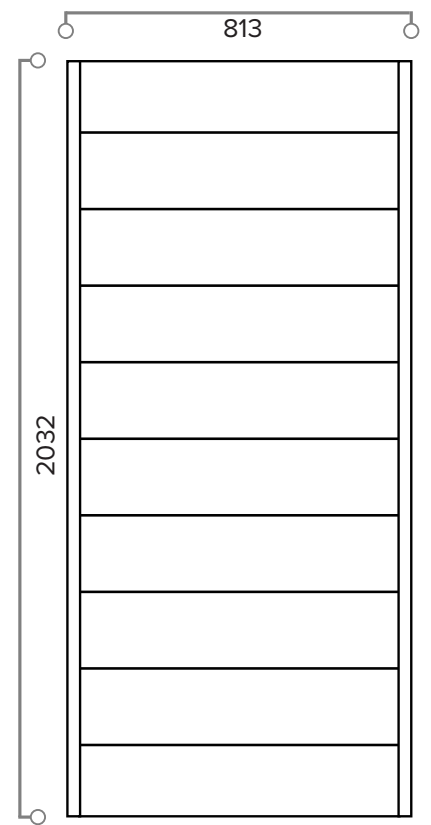

OSLO ULTIMATE EXTERNAL DOOR

HARDWOOD EXTERNAL DOOR IN GREY
(ALSO AVAILABLE IN OAK)

WEIGHT APPROXIMATELY	47KG
DOOR THICKNESS	44MM

OSLO ULTIMATE EXTERNAL DOOR AND FRAME

HARDWOOD EXTERNAL DOOR & FRAME IN GREY
(ALSO AVAILABLE IN OAK)

FRAME HEAD & JAMB

FRAME CILL

DOOR DIMENSIONS	DOOR & FRAME DIMENSIONS	RECOMMENDED BRICKWORK OPENING
762MM X 1981MM	852MM X 2079MM	862MM X 2089MM
838MM X 1981MM	928MM X 2079MM	938MM X 2089MM
813MM X 2032MM	903MM X 2130MM	913MM X 2140MM
UVALUE (WHEN USED WITH MATCHING FRAME)		1.5W/M2K
OPENING DIRECTION		INWARDS ONLY