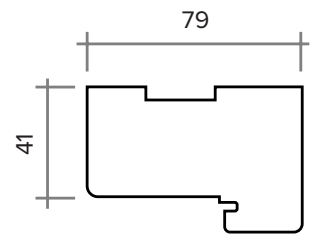

OSLO ULTIMATE EXTERNAL DOOR

HARDWOOD EXTERNAL DOOR IN GREY
(ALSO AVAILABLE IN OAK)

WEIGHT APPROXIMATELY	47KG
DOOR THICKNESS	44MM

OSLO ULTIMATE EXTERNAL DOOR AND FRAME

HARDWOOD EXTERNAL DOOR & FRAME IN GREY
(ALSO AVAILABLE IN OAK)

FRAME HEAD & JAMB

FRAME CILL

DOOR DIMENSIONS	DOOR & FRAME DIMENSIONS	RECOMMENDED BRICKWORK OPENING
762MM X 1981MM	852MM X 2079MM	862MM X 2089MM
838MM X 1981MM	928MM X 2079MM	938MM X 2089MM
813MM X 2032MM	903MM X 2130MM	913MM X 2140MM
UVALUE (WHEN USED WITH MATCHING FRAME)		1.5W/M2K
OPENING DIRECTION		INWARDS ONLY