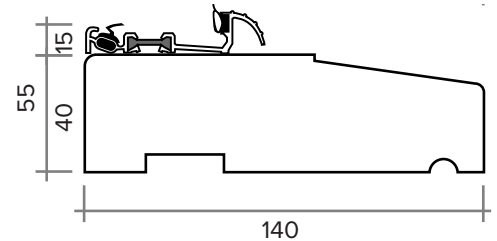

OSLO ULTIMATE EXTERNAL DOOR

HARDWOOD EXTERNAL DOOR IN GREY
(ALSO AVAILABLE IN OAK)

WEIGHT APPROXIMATELY	47KG
DOOR THICKNESS	44MM

OSLO ULTIMATE EXTERNAL DOOR AND FRAME

HARDWOOD EXTERNAL DOOR & FRAME IN GREY
(ALSO AVAILABLE IN OAK)

FRAME HEAD & JAMB

FRAME CILL

DOOR DIMENSIONS	DOOR & FRAME DIMENSIONS	RECOMMENDED BRICKWORK OPENING
762MM X 1981MM	852MM X 2079MM	862MM X 2089MM
838MM X 1981MM	928MM X 2079MM	938MM X 2089MM
813MM X 2032MM	903MM X 2130MM	913MM X 2140MM
UVALUE (WHEN USED WITH MATCHING FRAME)		1.5W/M2K
OPENING DIRECTION		INWARDS ONLY